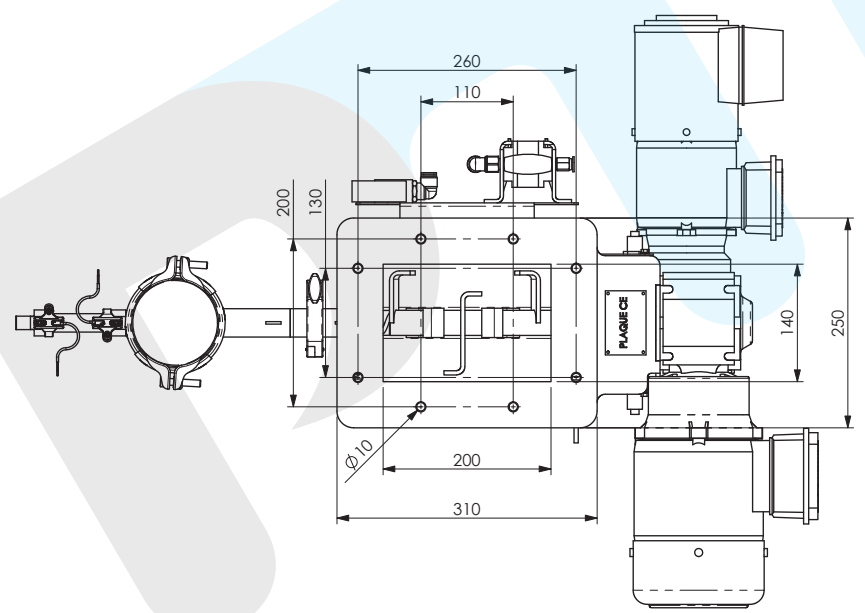

# Feeder D10

contact@palamatic.fr  
+33(0)2 99 86 06 22

WITHOUT FORCED VENTILATION  
FOR SCREW FEEDER ENGINE

WITH FORCED VENTILATION  
FOR SCREW FEEDER ENGINE