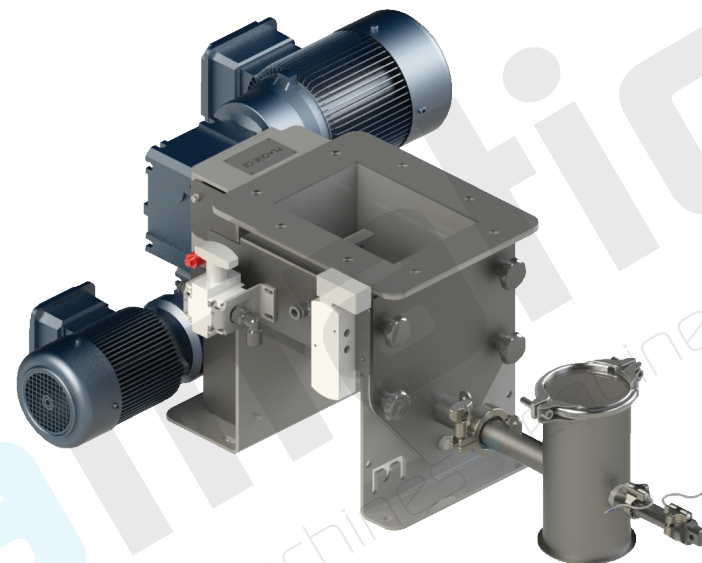

# Feeder D10

contact@palamatic.fr  
+33(0)2 99 86 06 22

WITHOUT FORCED VENTILATION  
FOR SCREW FEEDER ENGINE

WITH FORCED VENTILATION  
FOR SCREW FEEDER ENGINE