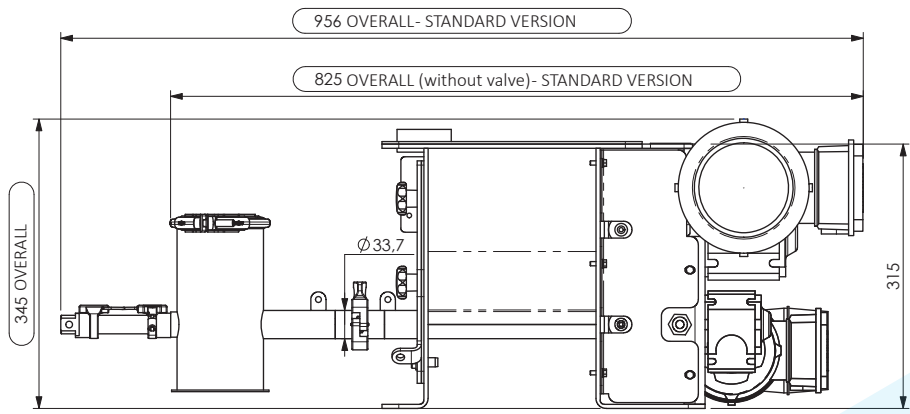

# Feeder D10

contact@palamatic.fr  
+33(0)2 99 86 06 22

WITHOUT FORCED VENTILATION  
FOR SCREW FEEDER ENGINE

WITH FORCED VENTILATION  
FOR SCREW FEEDER ENGINE