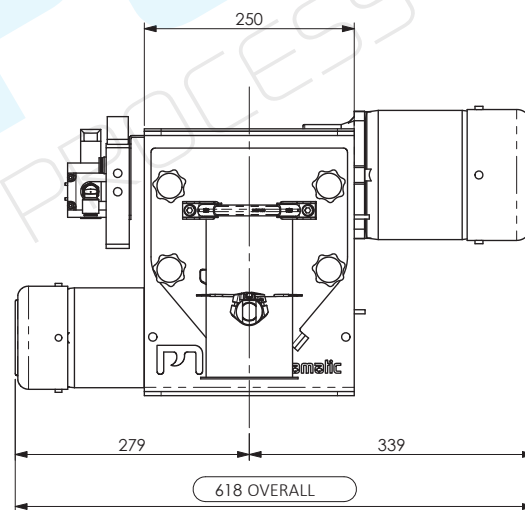

# Feeder D10

contact@palamatic.fr  
+33(0)2 99 86 06 22

WITHOUT FORCED VENTILATION  
FOR SCREW FEEDER ENGINE

WITH FORCED VENTILATION  
FOR SCREW FEEDER ENGINE